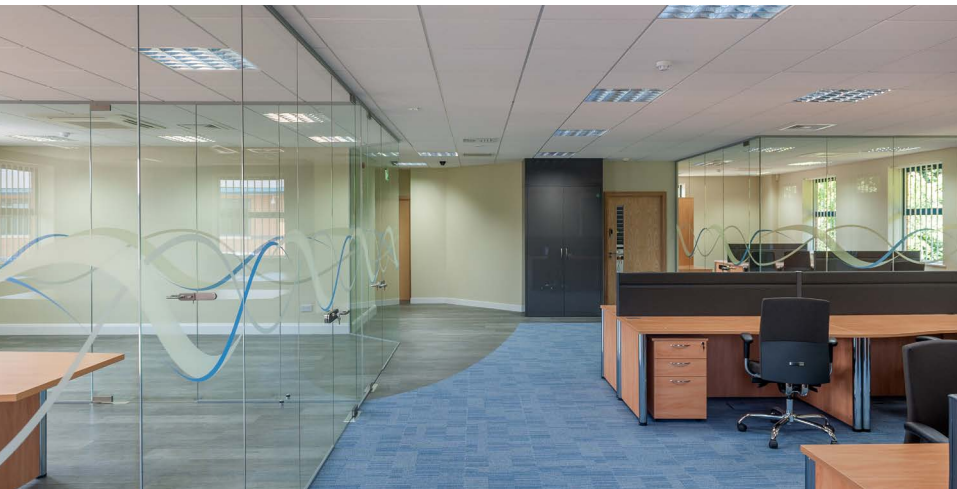

Peterborough Fit-Out

Details

Size: 8,000 Sq. Ft.

Sector: Legal

Location: Peterborough

Duration: 8 weeks

Project Scope

Fit-out of new UK Head Office to include new glazed cellular offices, decorating, feature flooring and bespoke joinery.

Meridian Interior's affiliated company Meridian Office Furniture supplied and installed the furniture for the offices.

MERIDIAN
INTERIORS

listening understanding creating delivering

Norwich Office: Unit 17, Mahoney Green, Rackheath, Norwich, NR13 6JY